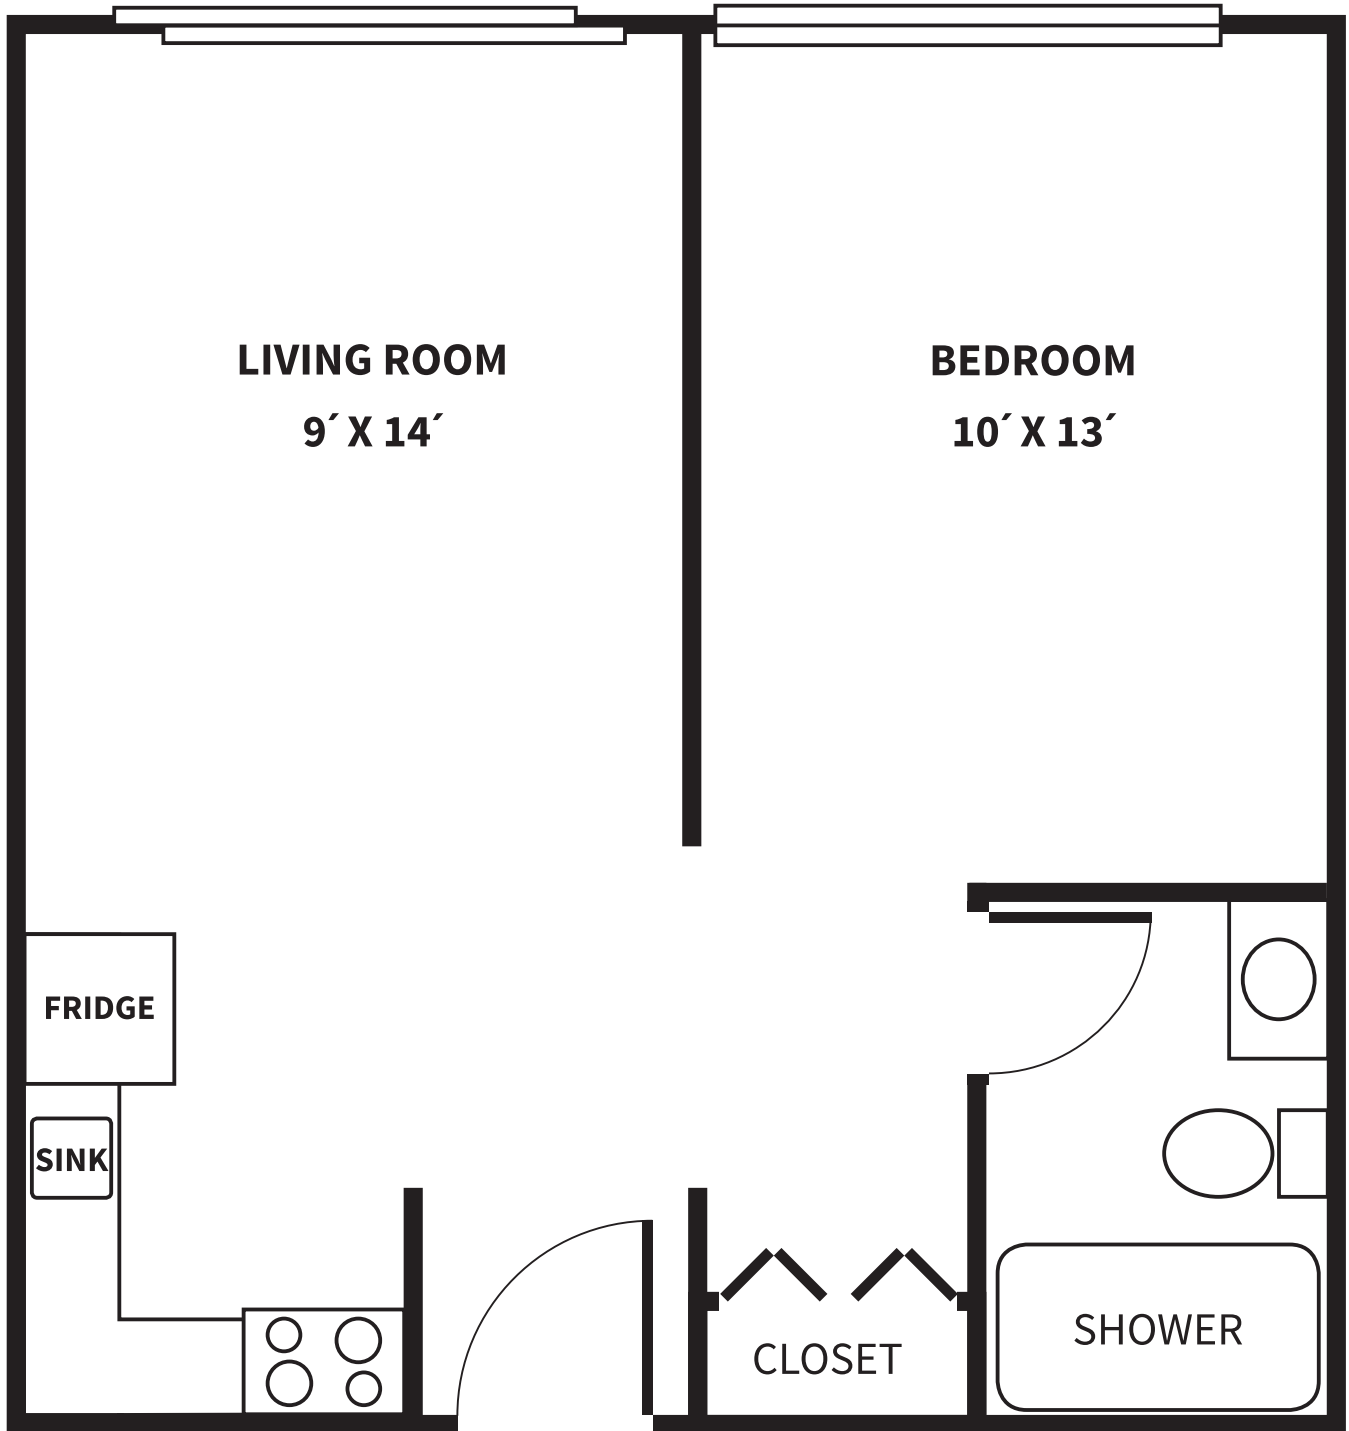

LIVING COURT 1BR
415 SQUARE FEET
All measurements are approximate.

Living Care
RETIREMENT COMMUNITY

3801 Summitview Avenue Yakima, WA 98902
www.LivingCareCommunity.com