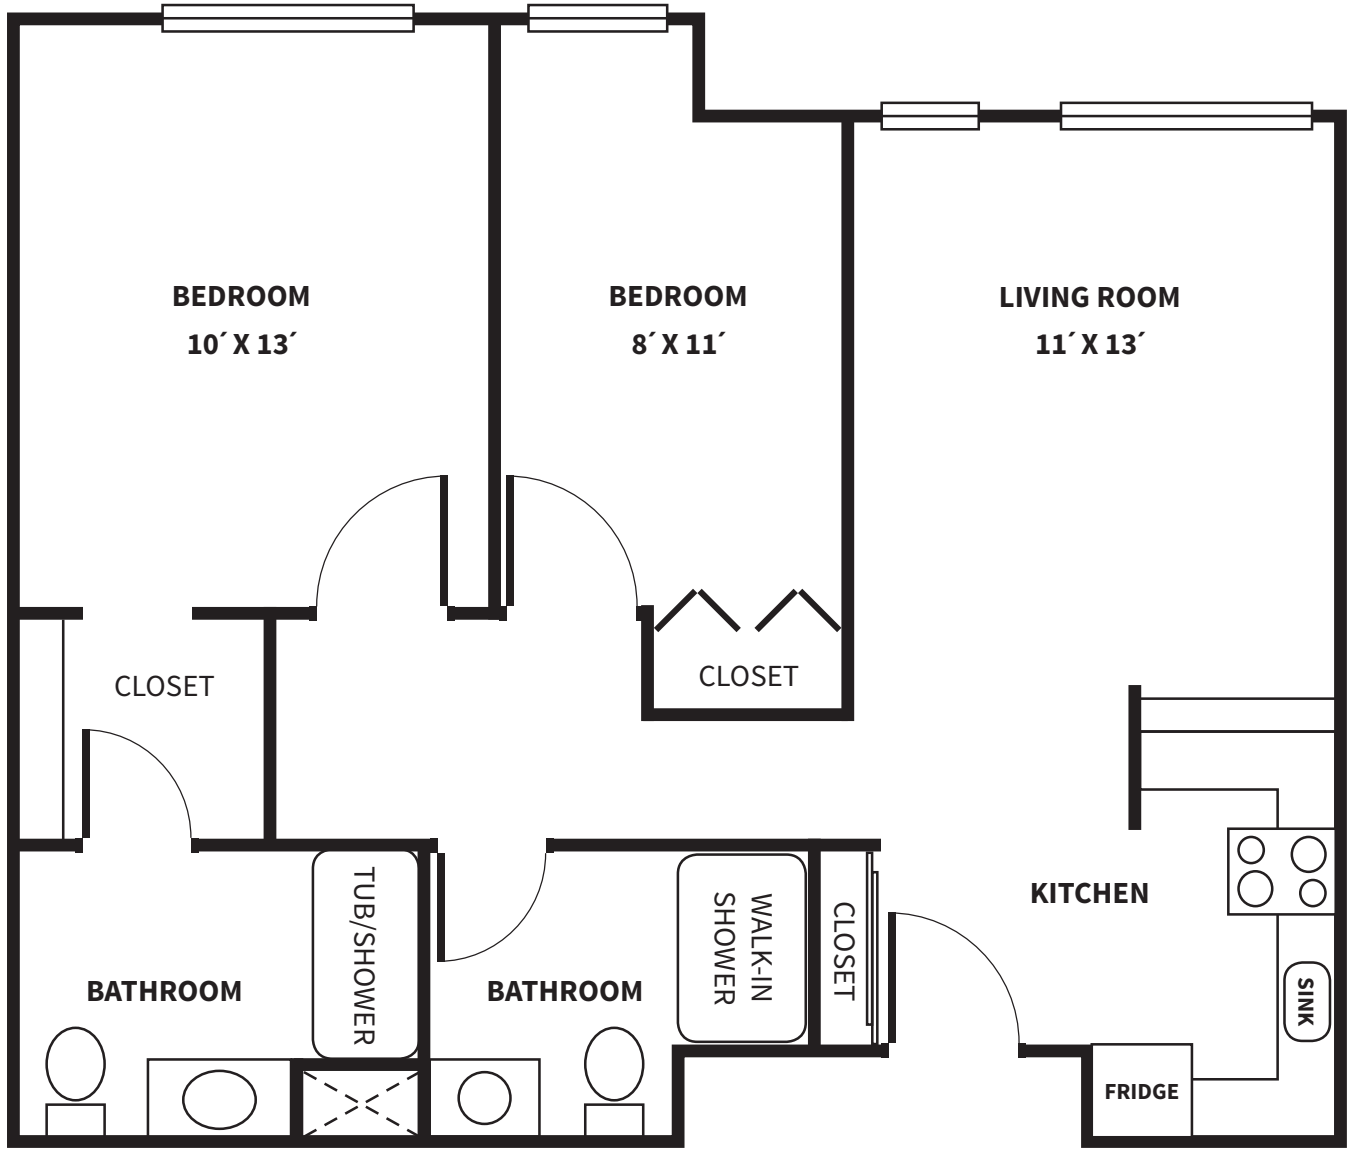

GABLE VIEW 2BR
785 SQUARE FEET
All measurements are approximate.

Living Care
RETIREMENT COMMUNITY

3801 Summitview Avenue Yakima, WA 98902
www.LivingCareCommunity.com