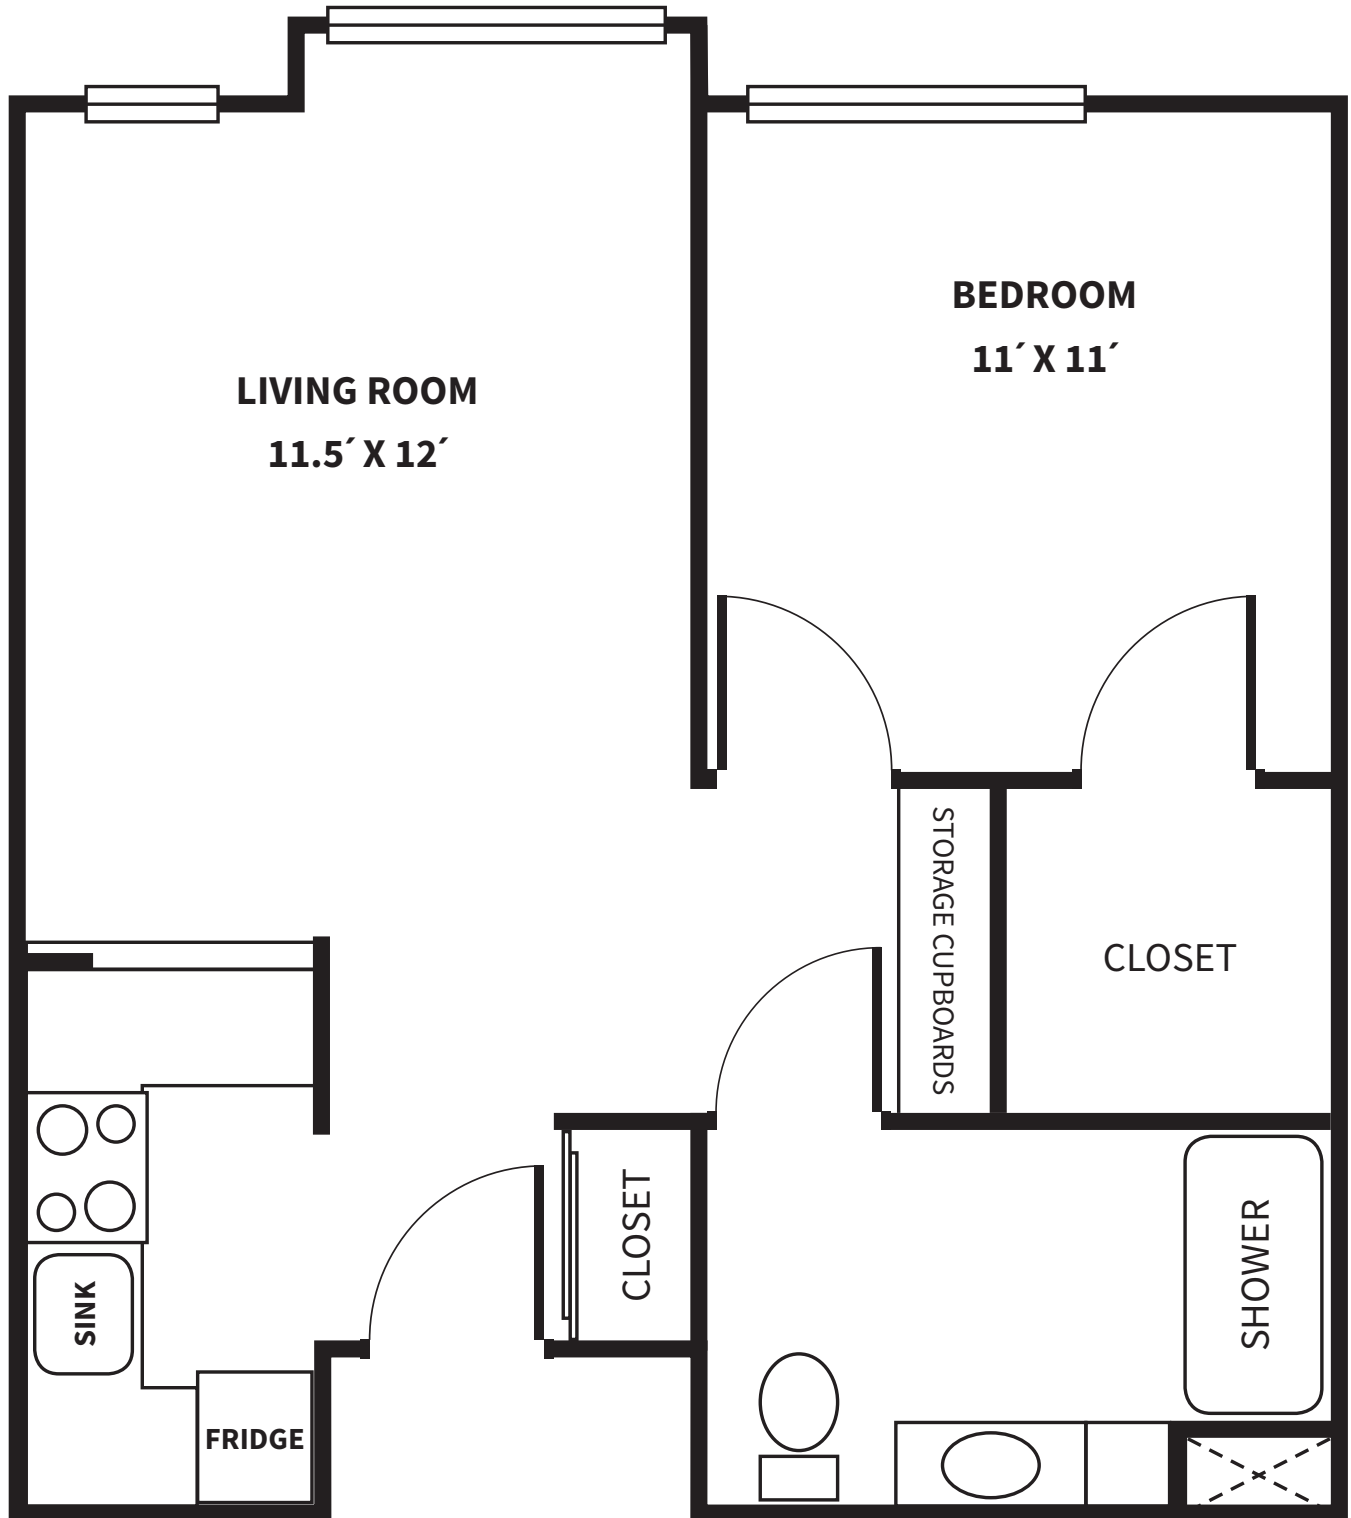

GABLE VIEW 1BR
560 SQUARE FEET

All measurements are approximate.

Living Care
RETIREMENT COMMUNITY

3801 Summitview Avenue Yakima, WA 98902
www.LivingCareCommunity.com