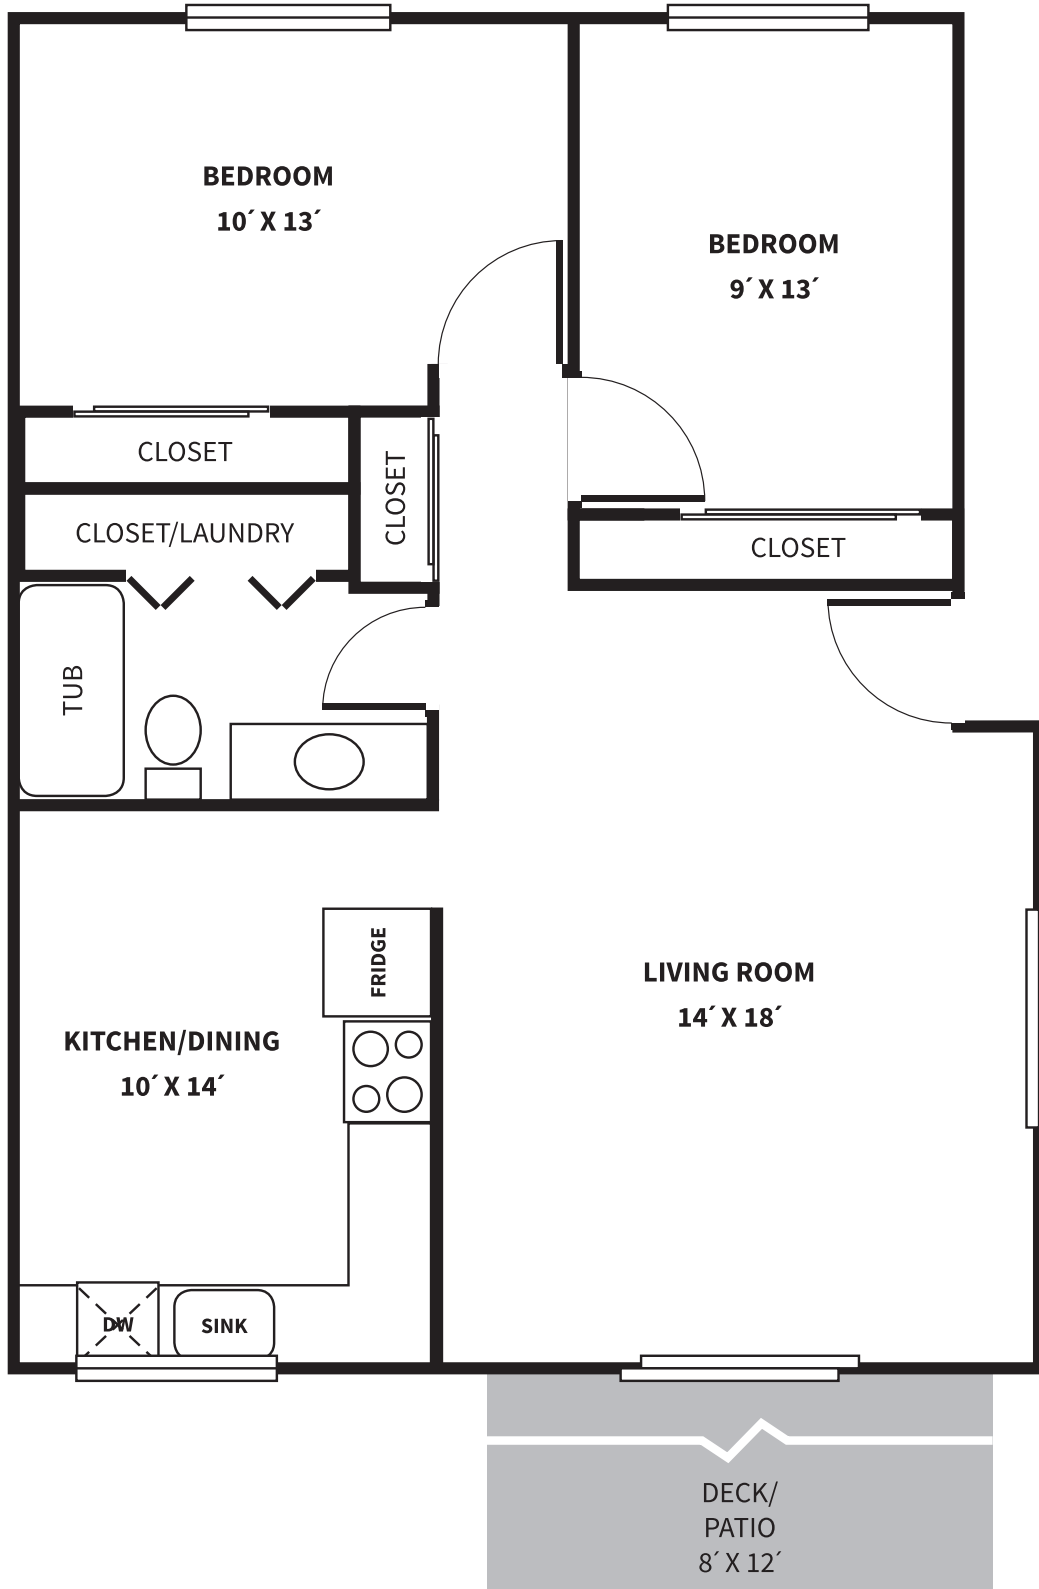

COOK 2BR
860 SQUARE FEET
All measurements are approximate.

Living Care
RETIREMENT COMMUNITY

3801 Summitview Avenue Yakima, WA 98902
www.LivingCareCommunity.com